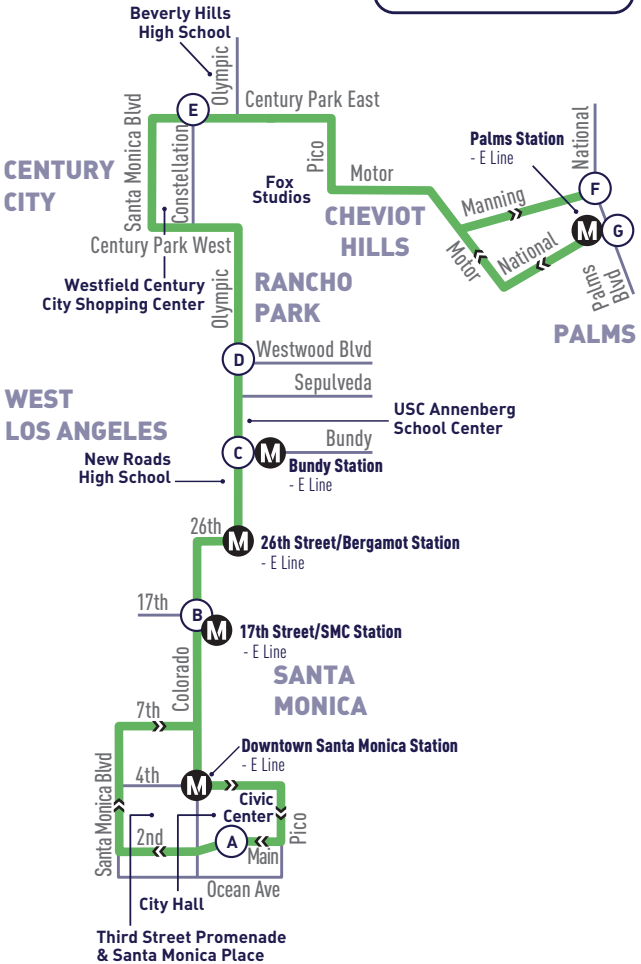

OLYMPIC BLVD -
CENTURY CITY

5

MONDAY - FRIDAY SERVICE ONLY

not to scale

- A** Timepoint
Punto de Tiempo
- M** Metro Rail Station
Estación de Metro Rail

SANTA MONICA TO PALMS STATION E LINE

**WEEKDAY
DURANTE LA SEMANA**

A Main & Civic Auditorium	B Colorado & 17th (17th/SMC Station)	C Olympic & Bundy (Bundy Station)	D Olympic & Westwood	E Century Park East & Constellation	F Manning & National (Palms Station)
7:20	7:30	7:38	7:45	7:54	8:06
8:10	8:22	8:33	8:41	8:53	9:06
9:10	9:23	9:33	9:41	9:52	10:04
10:10	10:23	10:32	10:39	10:50	11:01
11:10	11:23	11:32	11:39	11:50	12:01
12:10	12:23	12:34	12:42	12:53	1:04
1:10	1:23	1:34	1:42	1:53	2:04
2:10	2:23	2:34	2:43	2:54	3:06
3:00	3:13	3:24	3:37	3:49	4:03
3:50	4:03	4:16	4:33	4:45	5:00
4:50	5:03	5:16	5:40	5:55	6:11
5:50	6:02	6:15	6:34	6:48	7:02

ALL PM
TIMES IN
BOLD

ROUTE
5

PALMS STATION E LINE TO SANTA MONICA

WEEKDAY DURANTE LA SEMANA

G National & Palms (Palms Station)	E Century Park East & Constellation	D Olympic & Westwood	C Olympic & Bundy (Bundy Station)	B Colorado & 17th (17th/SMC Station)	A Main & Civic Auditorium
7:10	7:23	7:32	7:39	7:48	7:58
8:12	8:27	8:37	8:45	8:56	9:06
9:12	9:26	9:36	9:44	9:54	10:04
10:12	10:24	10:33	10:41	10:50	10:59
11:12	11:24	11:33	11:41	11:50	11:59
12:12	12:24	12:33	12:41	12:51	1:01
1:12	1:24	1:33	1:41	1:51	2:01
2:12	2:25	2:35	2:43	2:53	3:04
3:12	3:25	3:35	3:43	3:53	4:04
4:15	4:29	4:40	4:48	4:59	5:10
5:20	5:34	5:45	5:53	6:04	6:15
6:25	6:38	6:49	6:56	7:05	7:15

ROUTE
5